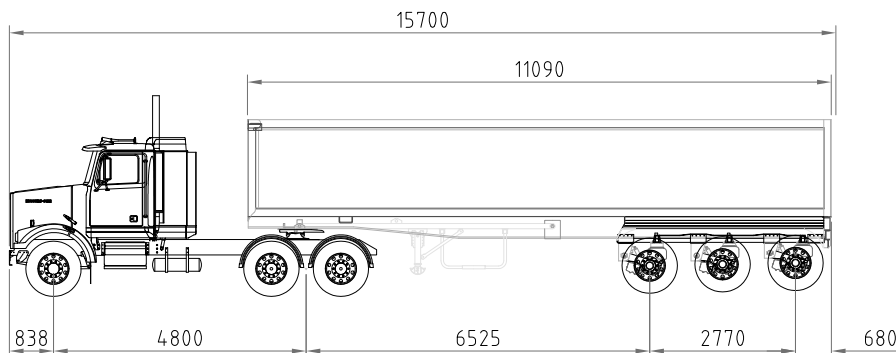

Aluminium Tipper-Specifications

Configurations	Chassis Tipper	Tip Over Axle (TOA)
Bin Lengths	28', 30', 32', 34'	30', 32', 34', 36', 38'
ALUMINIUM BODY		
Construction	Body construction using Lusty EMS designed extrusions. All welding is to the highest standard using water cooled Pulse MIG welders	
Floor	6mm aluminium plate, one piece sheet, 5083 marine grade	
Walls	5mm aluminium plate, one piece sheets, 5083 marine grade	
Top Rail	One piece extrusion, Huck bolted to side sheet	
Suspension	Various air bag suspension options available	
Hoists	Well mounted, low profile hoist	
Braking System	Dual line ADR approved	
Standard Equipment	• One way tailgate with grain chute and grain locks with spreader chains • Stainless steel weatherproof toolbox • Aluminium 60L water tank • Internal and external steps and ladders • Narva LED multi volt lights rear and sides • Bridgestone 11R 22.5 R285 radials • Dual tyre carrier • 2-speed landing legs	
Options	• Quick release rolltarp with rolled tarp bows - QLD style or Pelmet ends • High sides – up to 7'2" • Alloy 10 stud wheels • Coupling with electrics, air and hydraulics • Disc brakes • Retractable Tarps	
Tare	Approximately 6.3t with alloy wheels, high side and rolltarp (Based on a 34' TOA - 6' sides)	

Tip Over Axle 36' (typical dimensions)

www.lustyems.com.au
See your local Lusty EMS dealer.

Queensland
Head Office
Richlands 07 3375 0000

Victoria
MaxiTRANS Vic Branch
Derrimut 03 8368 1111

Victoria
Mildura Truck Centre
Sunraysia 03 5051 2800
Swan Hill 03 5033 1372

South Australia
Lusty EMS Branch
Wingfield 08 8243 2211

New South Wales
SX Trailers
Sydney 02 9755 3333
Wagga Wagga 02 6921 8377
Newcastle 02 4967 5622

Western Australia
Roadwest Transport
Perth 08 9272 7500

New Zealand
MaxiTRANS
Auckland 09 269 0712